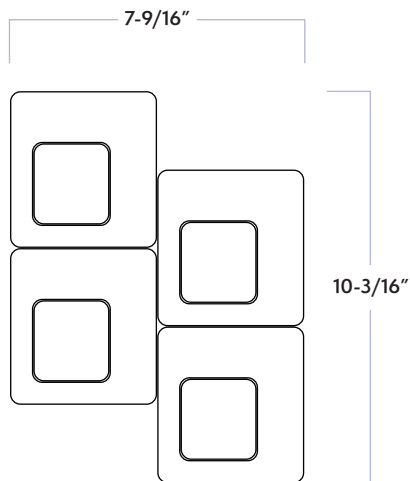

Stardust Link

DATE REVISED: AUGUST 2024

WALKER ZANGER

MATERIAL	Glazed basaltic lava rock
FINISH*	Crackle/Gloss/Metallic
THICKNESS	3/8"
SHEET SIZE	8-1/16" x 17-9/16"
COVERAGE SQFT/PIECE	0.4234 SqFt
MOUNTING	Mesh