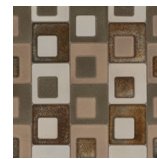

Stardust Link

DATE REVISED: AUGUST 2024

WALKER ZANGER

MATERIAL	Glazed basaltic lava rock
FINISH*	Crackle/Gloss/Metallic
THICKNESS	3/8"
SHEET SIZE	8-1/16" x 17-9/16"
COVERAGE SQFT/PIECE	0.4234 SqFt
MOUNTING	Mesh

AVAILABLE COLORS

Twilight
Crackle/Gloss Finish

Solar
Gloss/Metallic Finish

Midnight
Metallic Finish

RECOMMENDED USAGES

Commercial Interior Wall

Residential Interior Wall

Residential Interior Floor

Shower Wall

MATERIAL DATA

V1 Color Variation

MAINTENANCE-

Sealing is required*

In areas that experience moisture, resealing is a necessary maintenance procedure

ADDITIONAL NOTES

Sealing is required for Stardust Link mosaics. Stardust Link mosaics feature natural stone products. We recommend sealing all natural stone products with a penetrating sealer and sealing all porous non-polished stone (limestone, tumbled marble, etc.) prior to grouting. This prevents grout from staining or affecting the color of the stone. To accentuate crackle, grout with a darker color and seal tile after grouting. To minimize crackle, seal tile prior to grouting. For areas that experience moisture, resealing is a necessary maintenance procedure. Stone is a natural product, and care should be taken to protect it from harsh abrasive cleaners and abrasive cleaning tools. For further questions/information about additional usages, please consult with your installer.