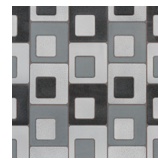

Stardust Link

DATE REVISED: AUGUST 2024

WALKER ZANGER

MATERIAL	Glazed basaltic lava rock
FINISH*	Crackle/Gloss/Metallic
THICKNESS	3/8"
SHEET SIZE	8-1/16" x 17-9/16"
COVERAGE SQFT/PIECE	0.4234 SqFt
MOUNTING	Mesh

AVAILABLE COLORS

Twilight
Crackle/Gloss Finish

Solar
Gloss/Metallic Finish

Midnight
Metallic Finish

RECOMMENDED USAGES

Commercial Interior Wall

Residential Interior Wall

Residential Interior Floor