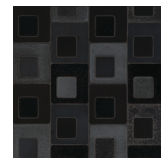

Stardust Link

DATE REVISED: AUGUST 2024

WALKER ZANGER

MATERIAL	Glazed basaltic lava rock
FINISH*	Crackle/Gloss/Metallic
THICKNESS	3/8"
SHEET SIZE	8-1/16" x 17-9/16"
COVERAGE SQFT/PIECE	0.4234 SqFt
MOUNTING	Mesh

AVAILABLE COLORS

Twilight
Crackle/Gloss Finish

Solar
Gloss/Metallic Finish

Midnight
Metallic Finish

RECOMMENDED USAGES

Commercial Interior Wall

Residential Interior Wall

Residential Interior Floor